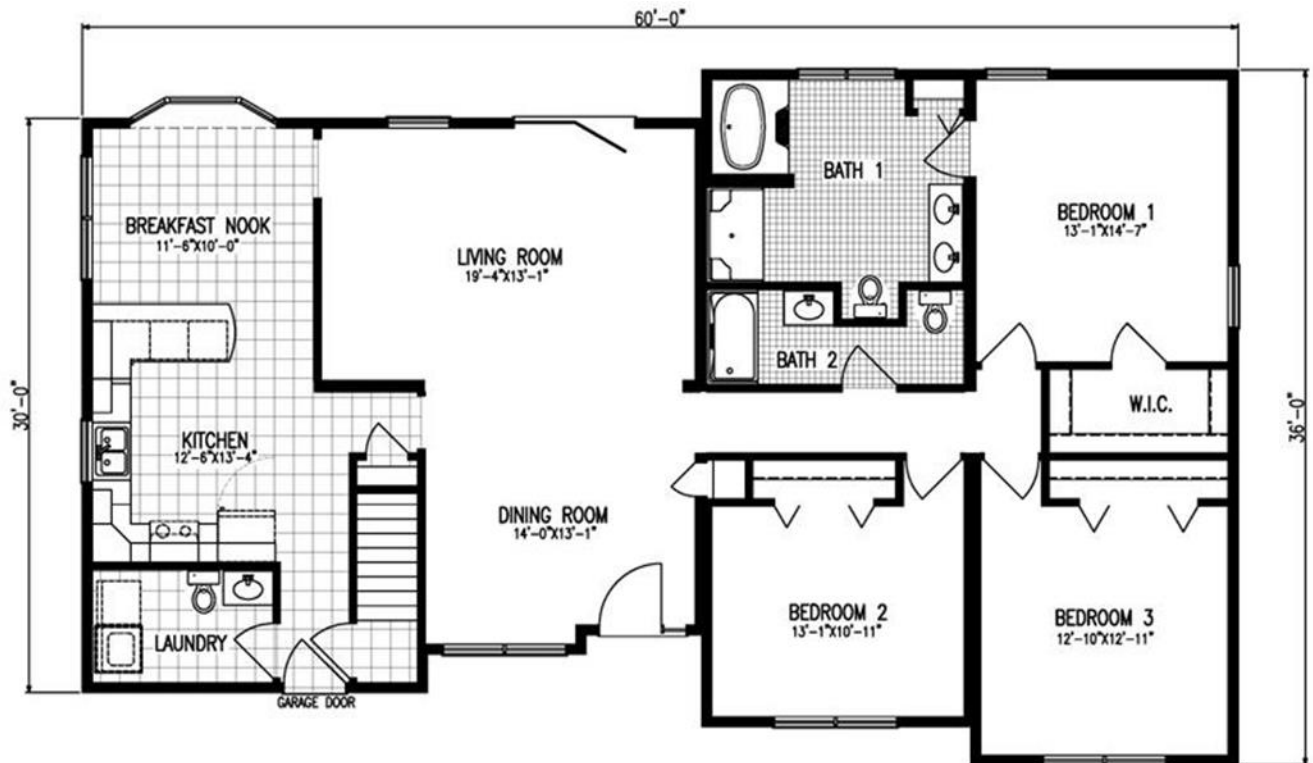

# THE DECATOR - 1894 SQ FT

This home has a kitchen with a separate breakfast area featuring a bay window to capture the morning sun. Three bedrooms, a walk-in closet in the master suite, two full baths, including a large master bath, and laundry complete this floor plan.

NOTE: All floor plans can be customized to fit your needs. We design and construct the modular to your specifications so you can live in the home of your dreams.

Elevations shown include additional builder construction.  
i.e.: Porches, garages, decks, etc.